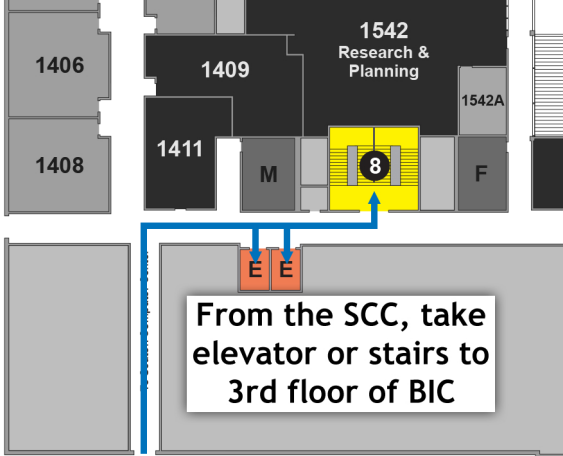

How to get to the College of Dupage Meteorology Department

Park in the NE
corner of
College Lot 3

Enter through either
the SCC or BIC

2406
Part-time
Faculty

BIC
2405
Testing

BIC 2405B

**From the BIC entrance,
take elevator or stairs
to 3rd floor of the BIC**

2503

2411

M

8

F

2412

2416

2418