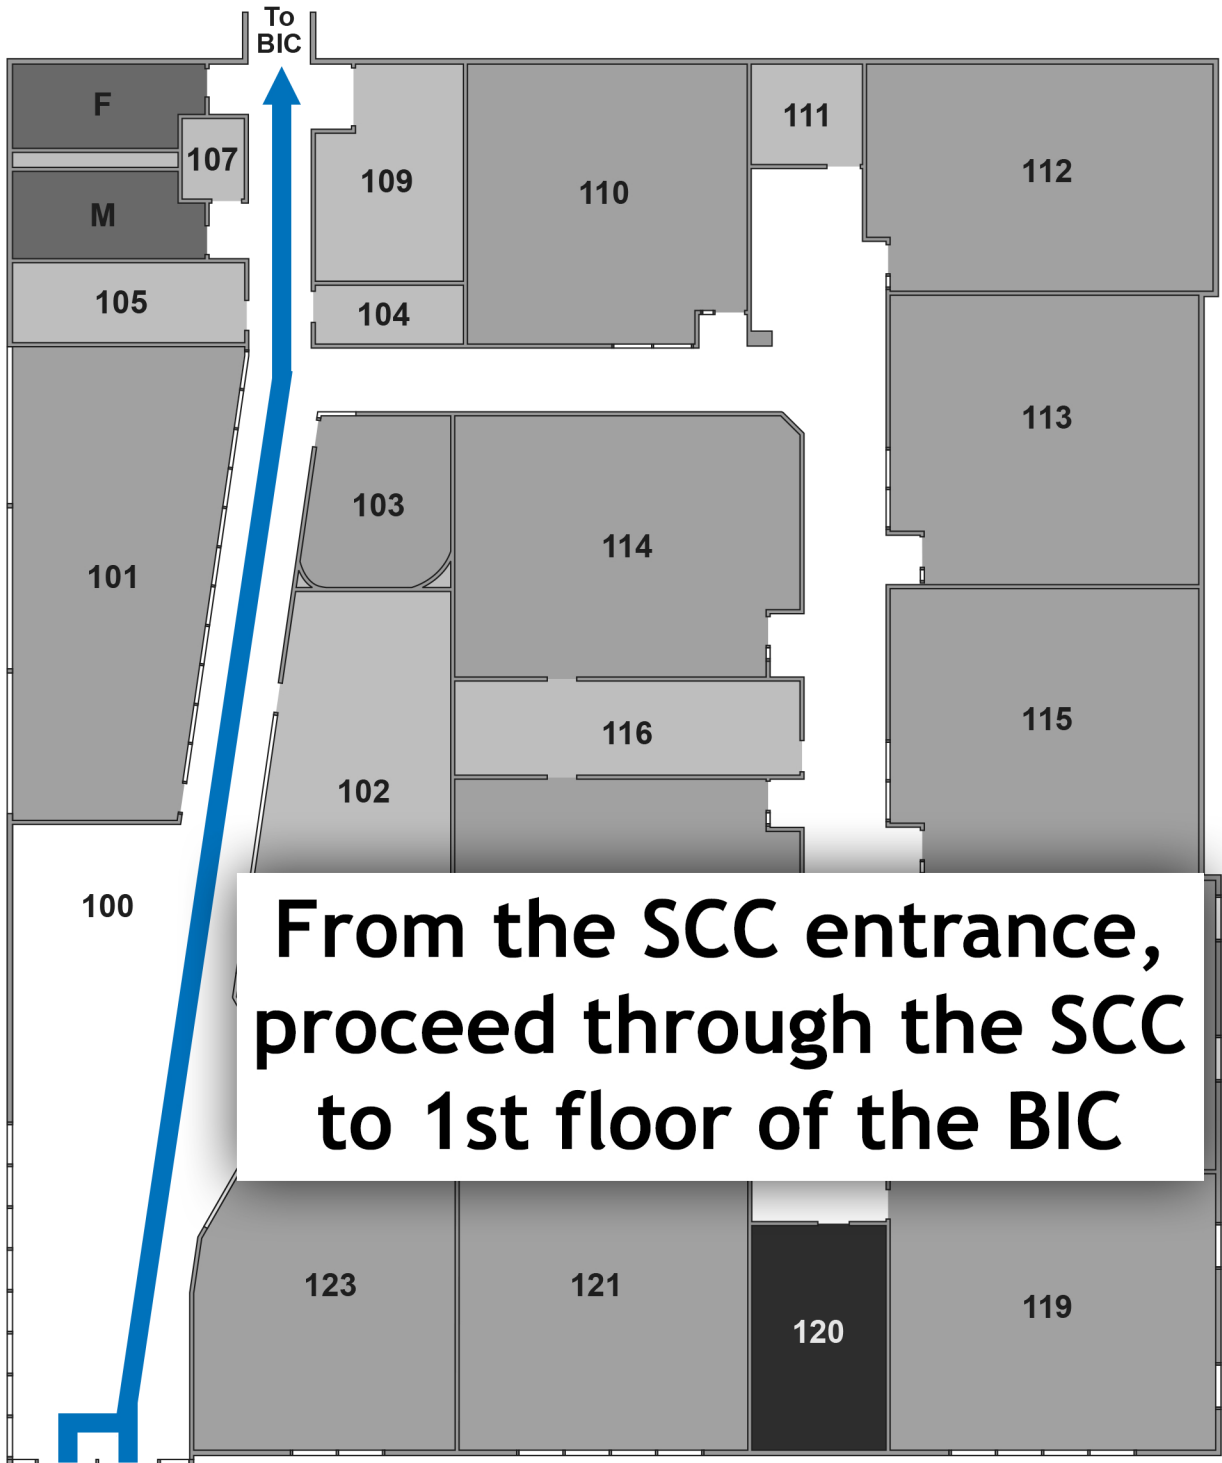

How to get to the College of Dupage Meteorology Department

Park in the NE
corner of
College Lot 3

Enter through either
the SCC or BIC

2406
Part-time
Faculty

BIC
2405
Testing

BIC 2405B

**From the BIC entrance,
take elevator or stairs
to 3rd floor of the BIC**

2503

2411

M

8

F

2412

2416

2418