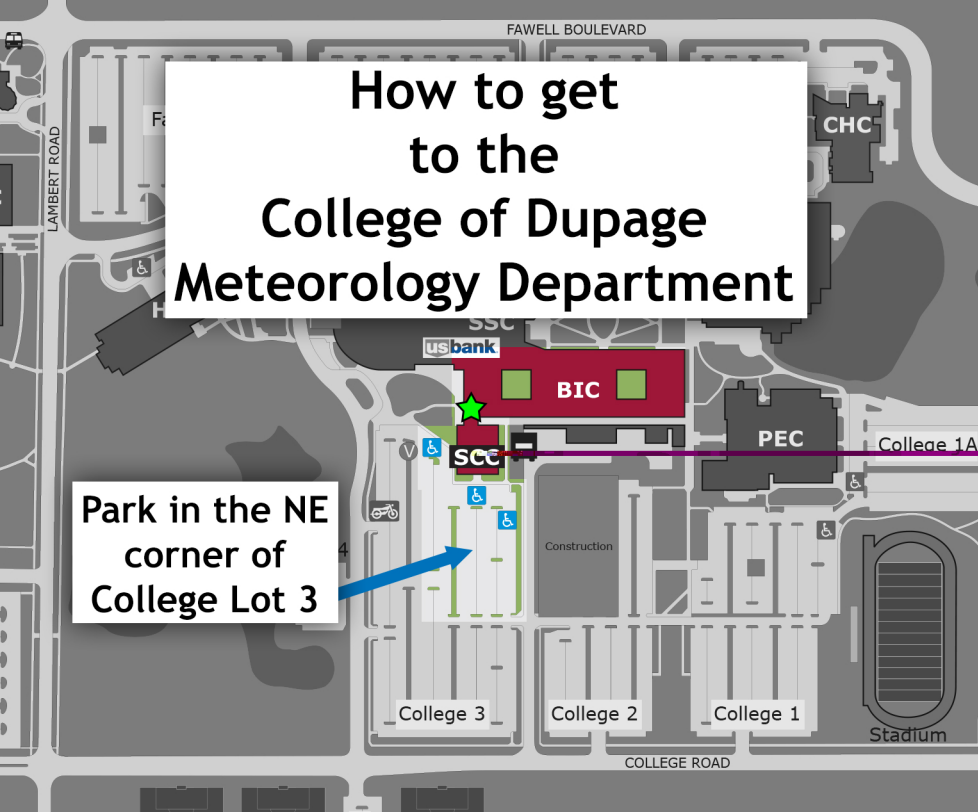

How to get to the College of Dupage Meteorology Department

Park in the NE
corner of
College Lot 3

Enter through either
the SCC or BIC

2406
Part-time
Faculty

BIC
2405
Testing

BIC 2405B

**From the BIC entrance,
take elevator or stairs
to 3rd floor of the BIC**

2503

2411

M

8

F

2412

2416

2418