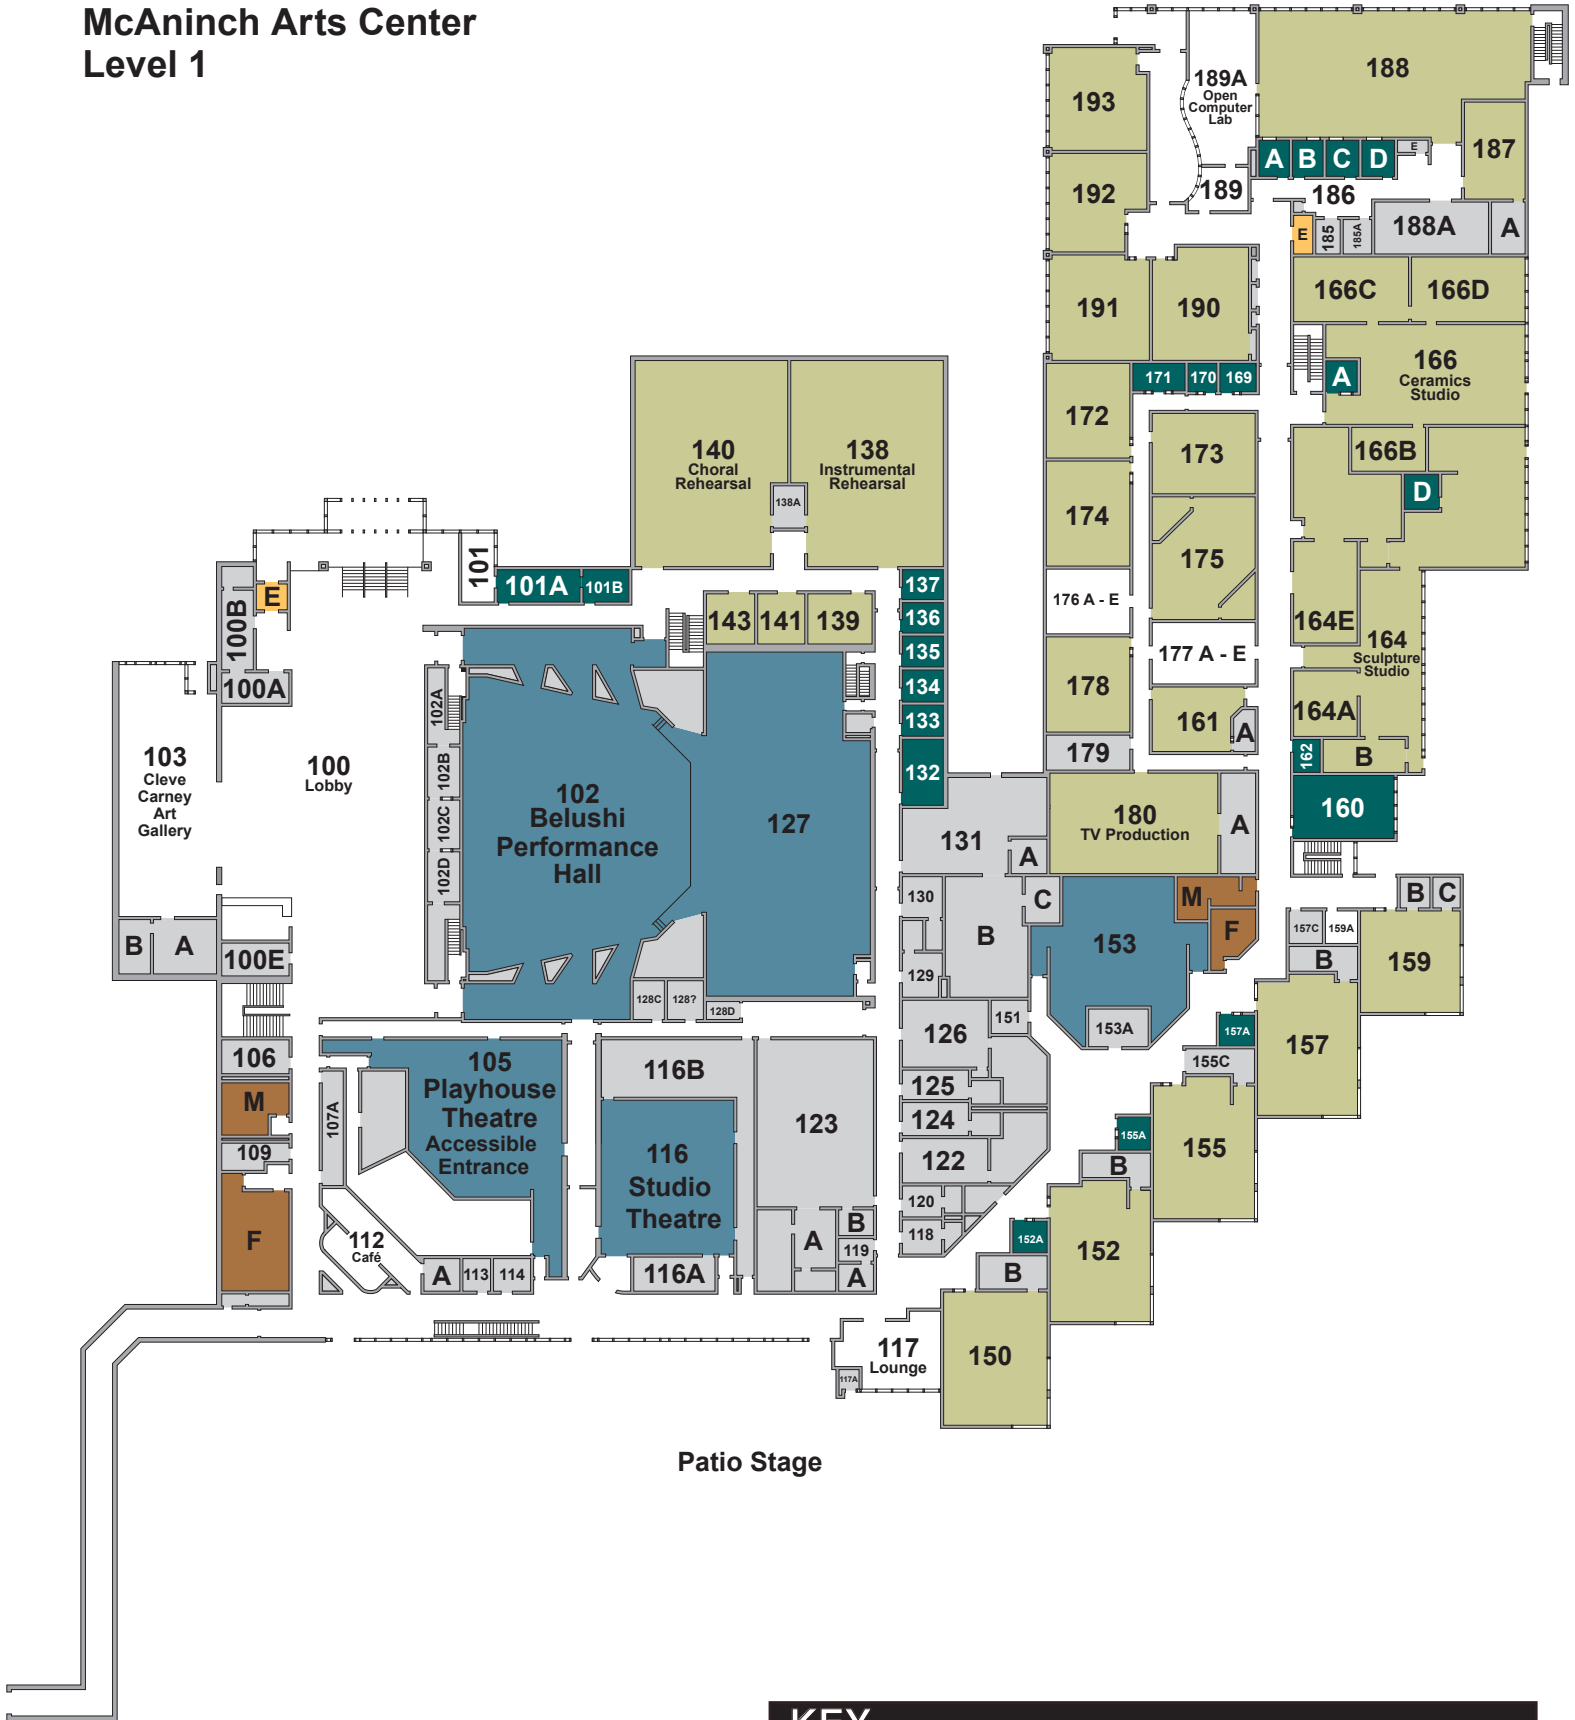

McAninch Arts Center Level 1

KEY		
 Classroom	 Performance Area	 Other
 Office Space	 Restroom	
 Meeting Room	 Elevator	
		 NORTH

McAninch Arts Center Level 2

KEY					
	Classroom		Performance Area		Other
	Office Space		Restroom		NORTH
	Meeting Room		Elevator		