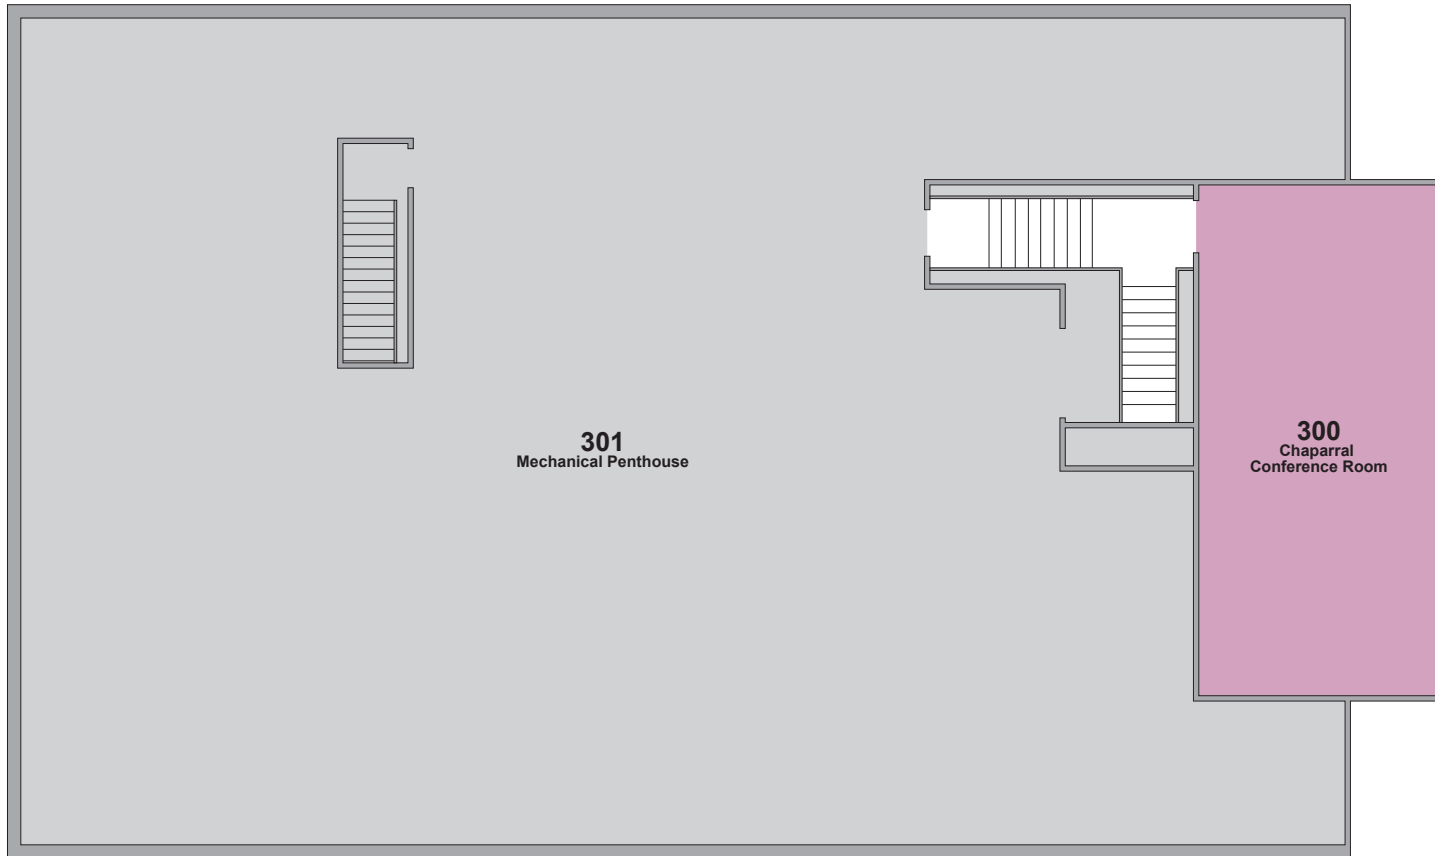

Physical Education Center Level 1

KEY		
● Classroom	● Student Service Area	● Other
● Office Space	● Restroom	 NORTH
● Meeting Room	E Elevator	

Physical Education Center Level 2

KEY					
	Classroom		Student Service Area		Other
	Office Space		Restroom		NORTH
	Meeting Room		Elevator		

Physical Education Center Level 3

KEY

- | | | |
|--|--|---|
|  Classroom |  Student Service Area |  Other |
|  Office Space |  Restroom |  |
|  Meeting Room |  Elevator | NORTH |