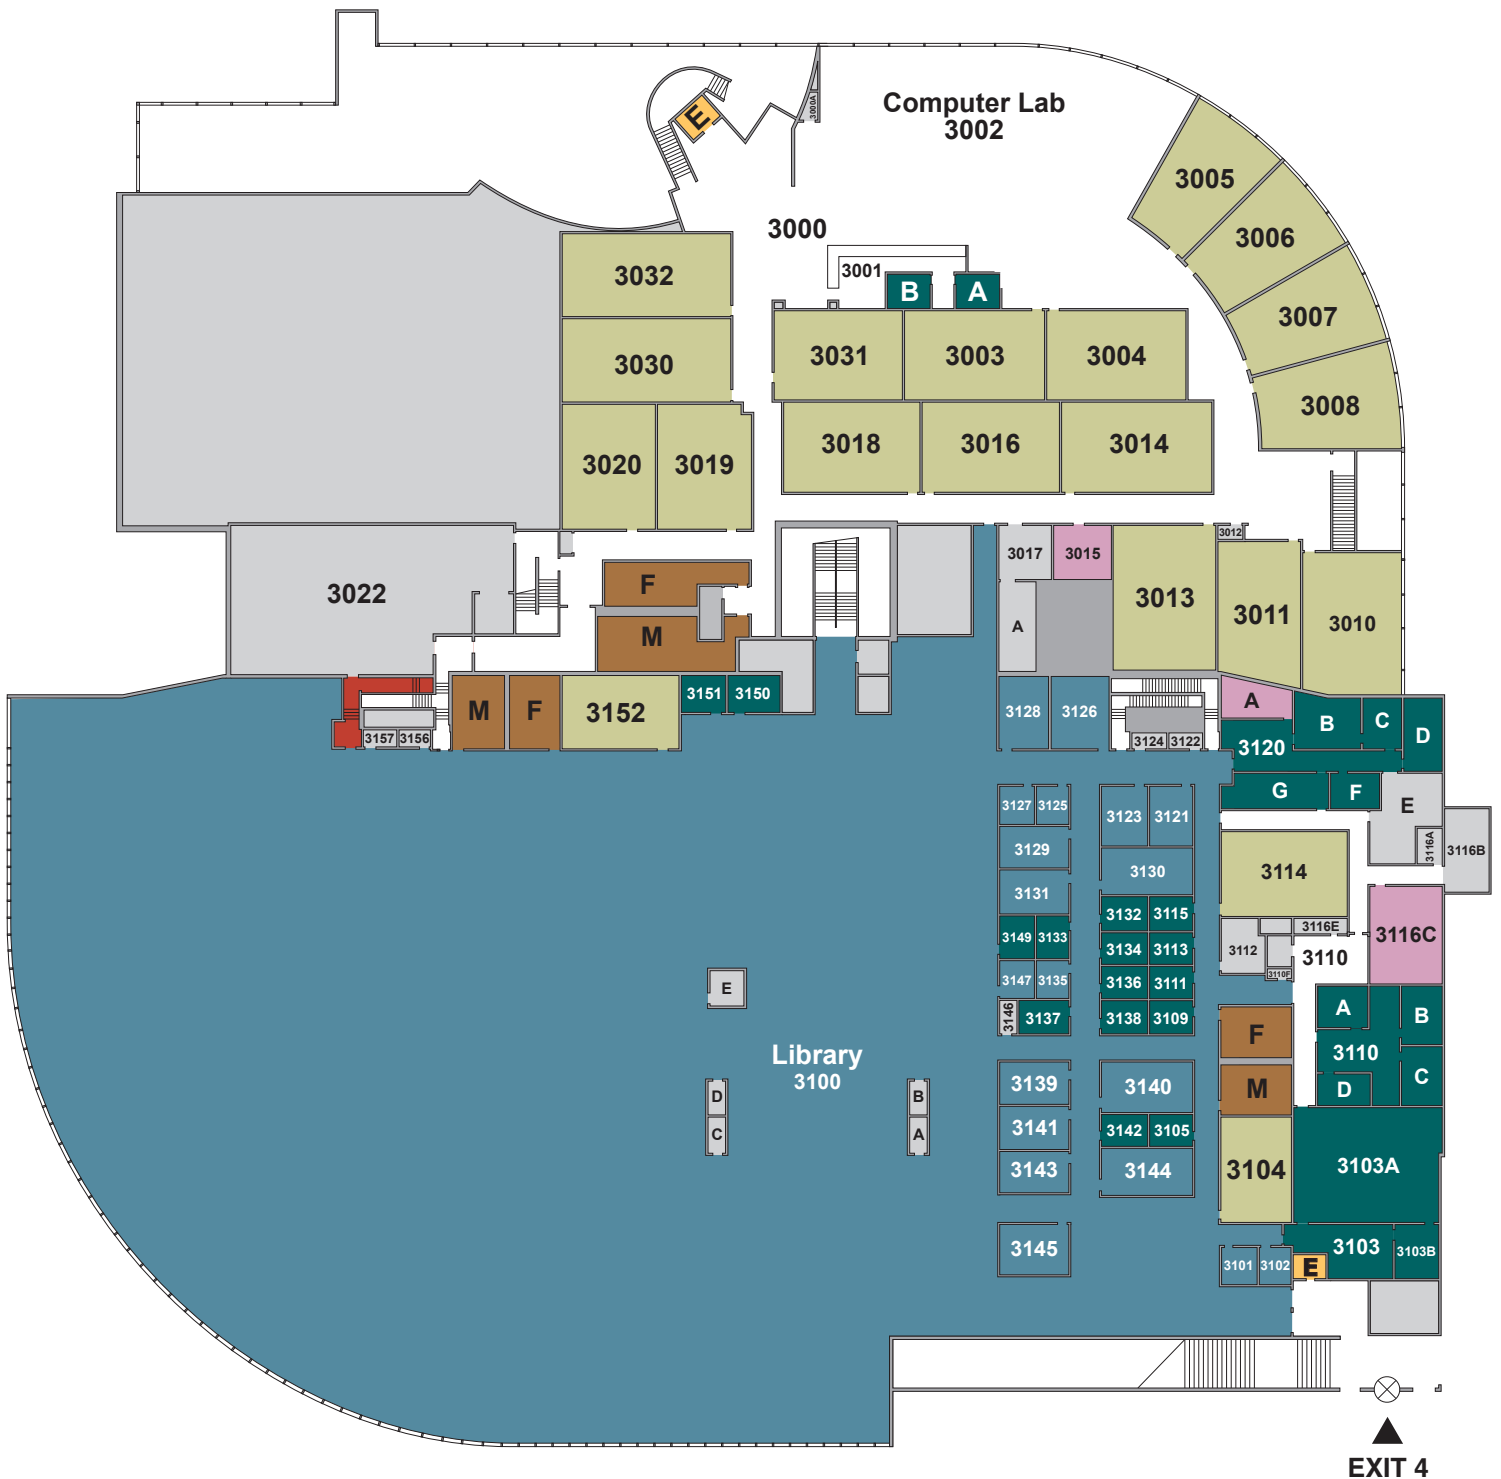

Student Resource Center Level 1

KEY			
	Classroom		Student Service Area
	Office Space		Elevator
	Meeting Room		Emergency Area
	Restroom		Exit
	Under Construction		Accessible
	Other		

Student Resource Center Level 2

KEY			
Classroom	Student Service Area	Elevator	Accessible
Office Space	Restroom	Emergency Area	
Meeting Room	Under Construction	Other	

NORTH

Student Resource Center Level 3

KEY			
	Classroom		Student Service Area
	Office Space		Elevator
	Meeting Room		Restroom
	Other		Emergency Area
			Accessible
			Exit

NORTH