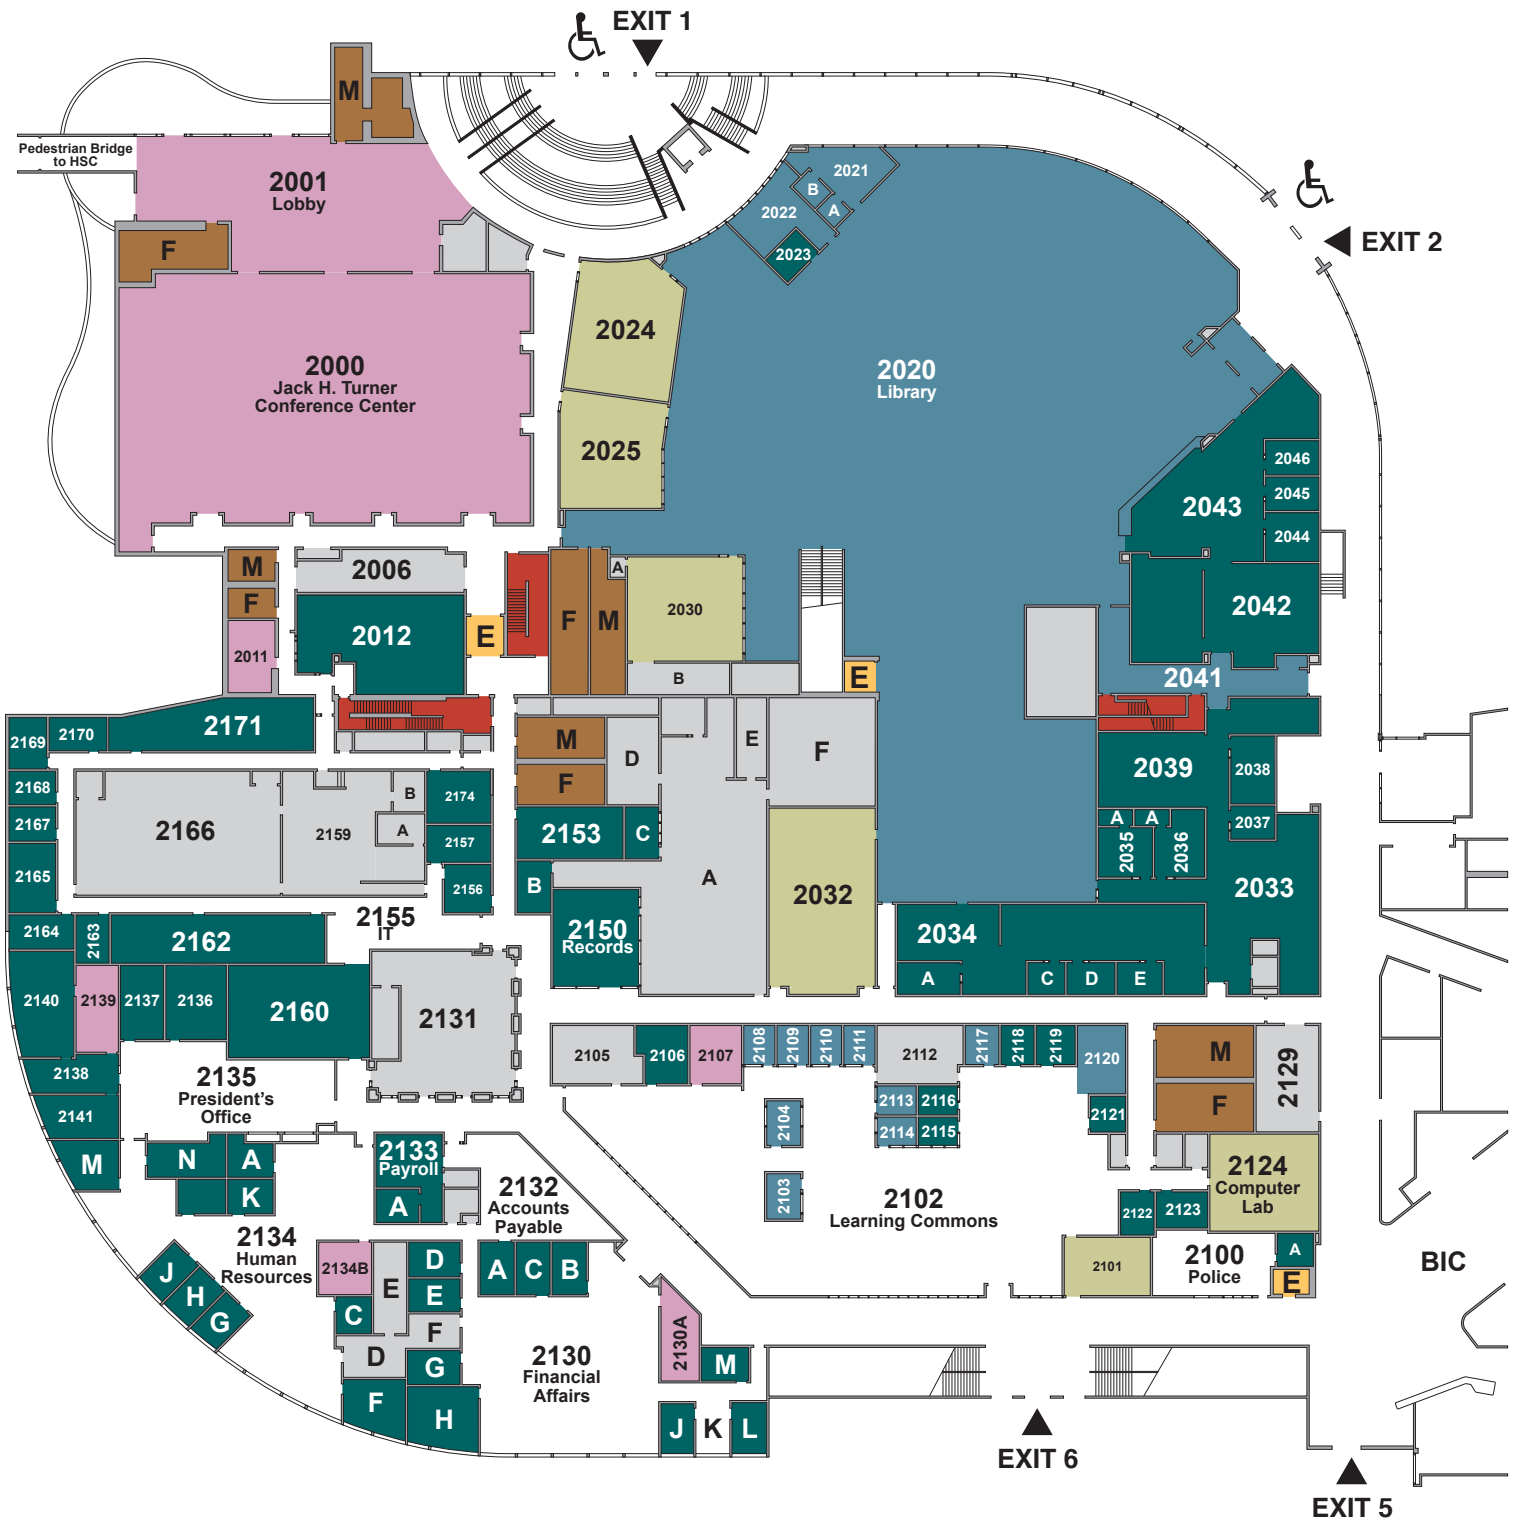

Student Resource Center Level 1

KEY			
	Classroom		Student Service Area
	Office Space		Elevator
	Meeting Room		Emergency Area
	Restroom		Exit
	Under Construction		Accessible
	Other		

Student Resource Center Level 2

KEY			
Classroom	Student Service Area	Elevator	Accessible
Office Space	Restroom	Emergency Area	
Meeting Room	Under Construction	Other	

NORTH

Student Resource Center Level 3

KEY			
	Classroom		Student Service Area
	Office Space		Elevator
	Meeting Room		Restroom
	Other		Emergency Area
			Accessible
			Exit

NORTH