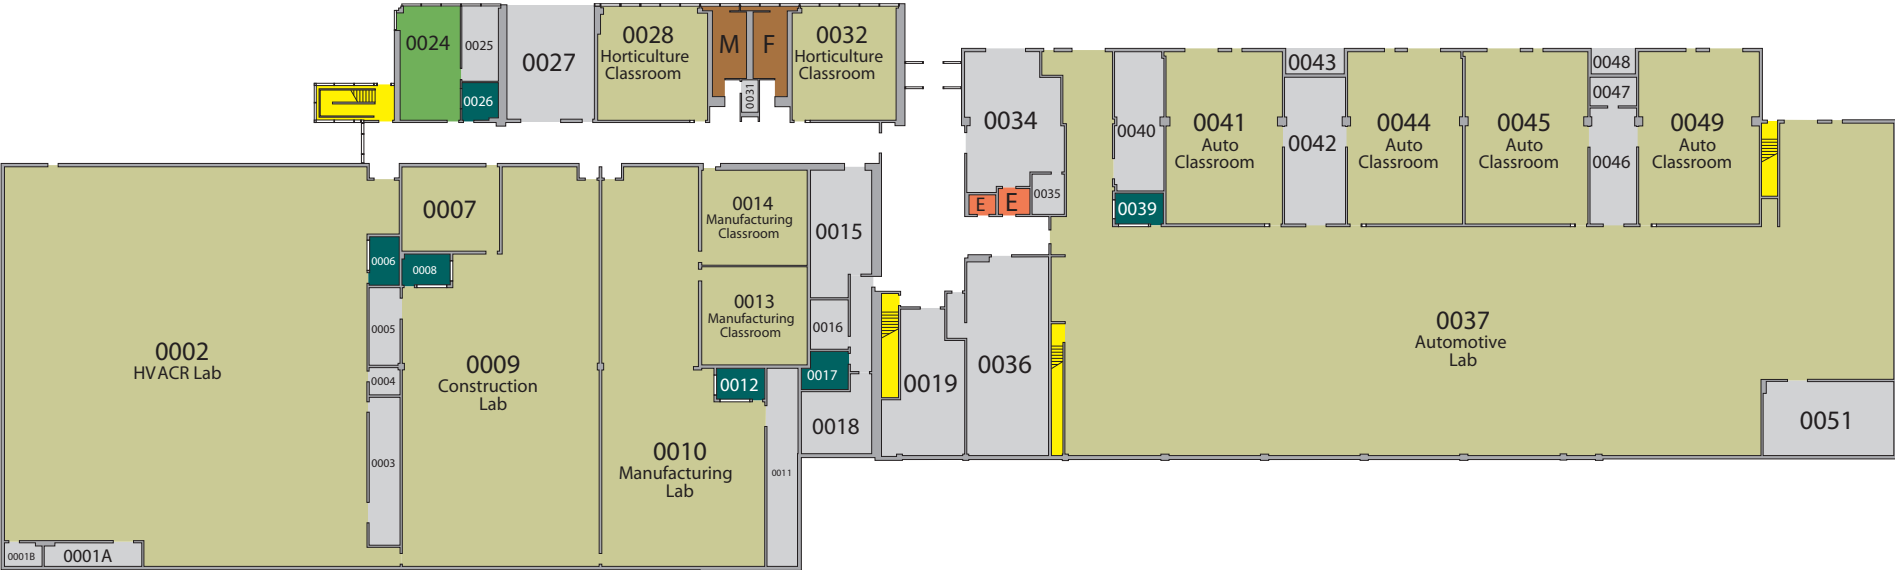

Technical Education Center Level 0

KEY

Classroom	Plants Plus Shop	Elevator
Office Space	Restroom	Stair
Meeting Room	Other	NORTH

Technical Education Center Level 1

KEY		
Classroom	Student Services Area	Elevator
Office Space	Restroom	Stair
Meeting Room	Other	NORTH

Technical Education Center Level 2

KEY					
	Classroom		Plants Plus Shop		Elevator
	Office Space		Restroom		Stair
	Meeting Room		Other	NORTH	

Technical Education Center Level 3

KEY

Classroom	Plants Plus Shop	Elevator
Office Space	Restroom	Stair
Meeting Room	Other	NORTH