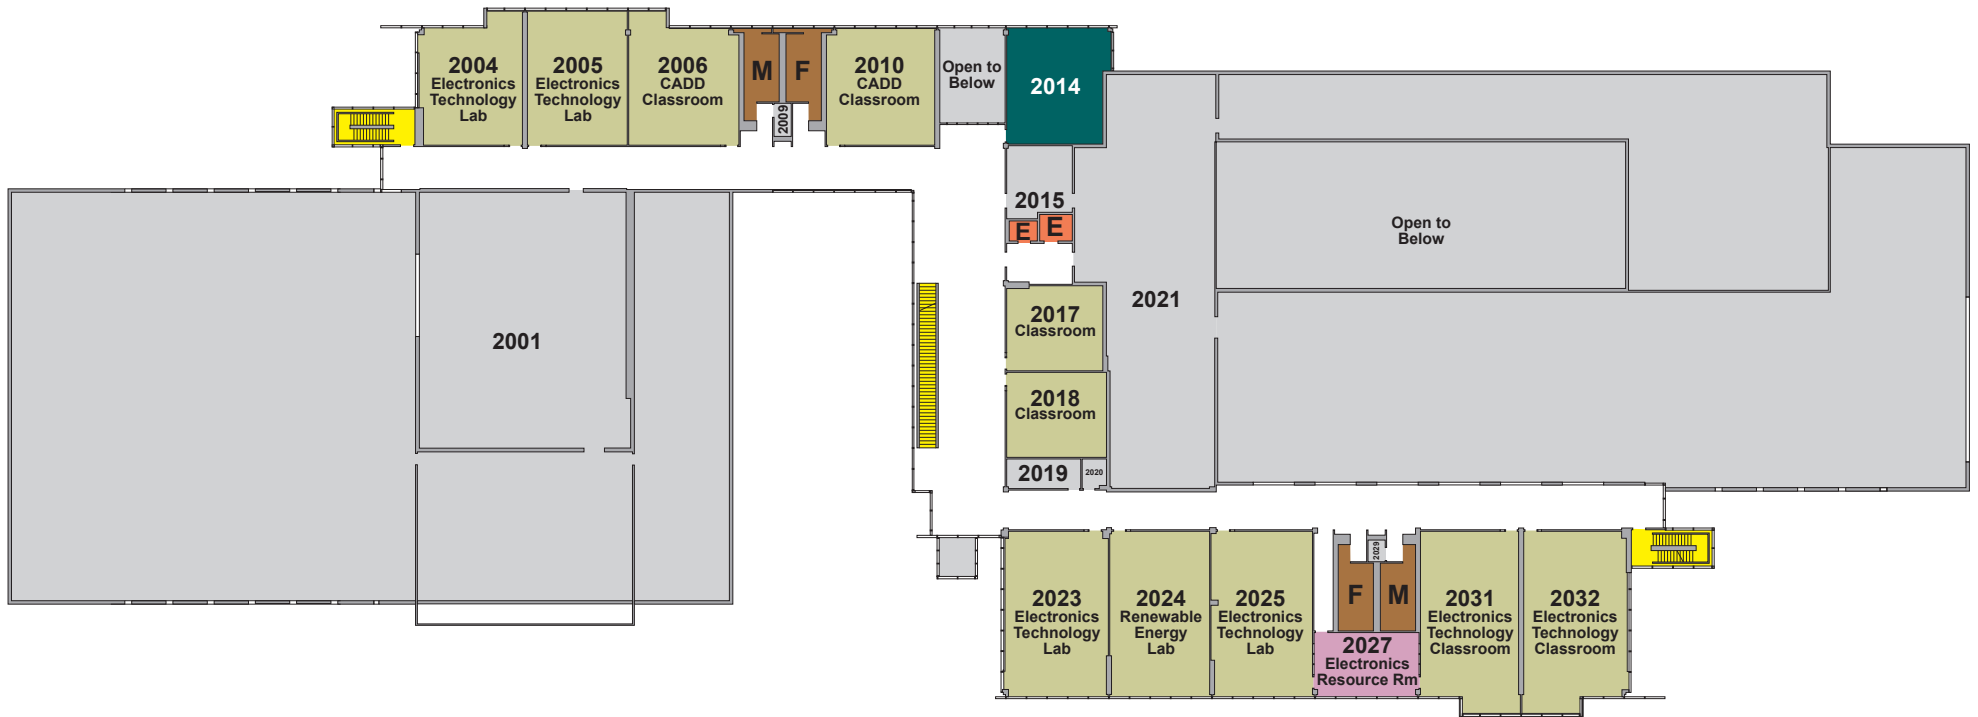

Technical Education Center Level 0

KEY

Classroom	Plants Plus Shop	Elevator
Office Space	Restroom	Stair
Meeting Room	Other	NORTH

Technical Education Center Level 1

KEY		
Classroom	Student Services Area	Elevator
Office Space	Restroom	Stair
Meeting Room	Other	NORTH

Technical Education Center Level 2

KEY					
	Classroom		Plants Plus Shop		Elevator
	Office Space		Restroom		Stair
	Meeting Room		Other	NORTH	

Technical Education Center Level 3

KEY

Classroom	Plants Plus Shop	Elevator
Office Space	Restroom	Stair
Meeting Room	Other	NORTH