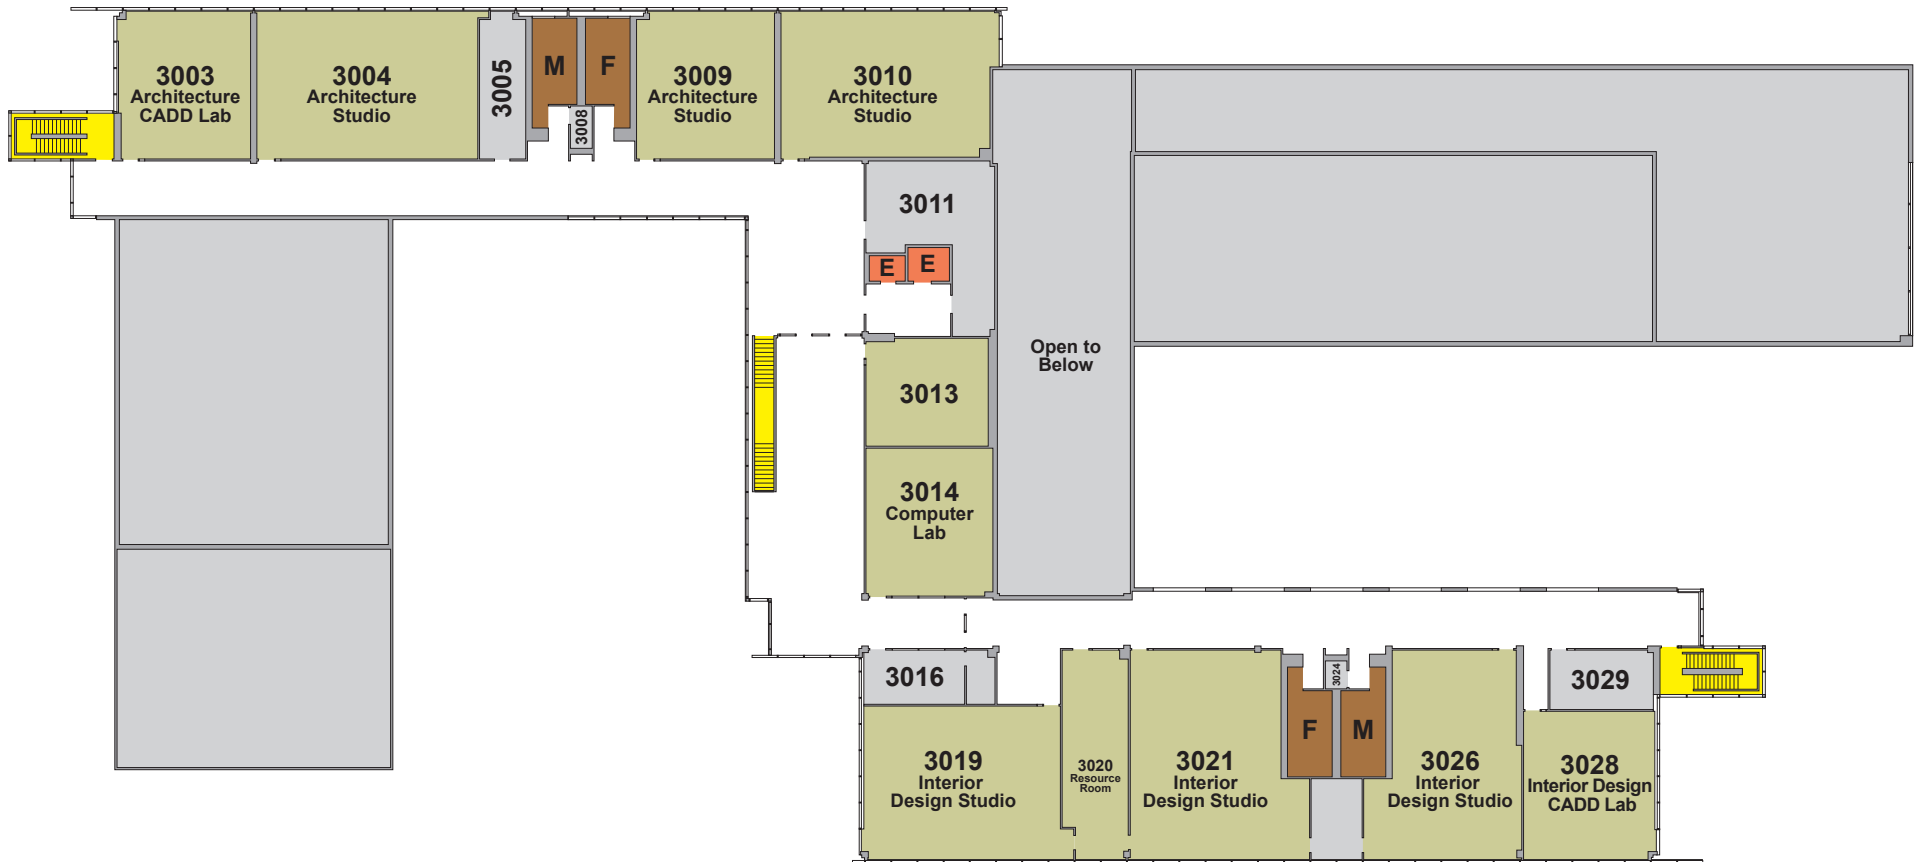

Technical Education Center Level 0

KEY

Classroom	Plants Plus Shop	Elevator
Office Space	Restroom	Stair
Meeting Room	Other	NORTH

Technical Education Center Level 1

KEY		
Classroom	Student Services Area	Elevator
Office Space	Restroom	Stair
Meeting Room	Other	NORTH

Technical Education Center Level 2

KEY					
	Classroom		Plants Plus Shop		Elevator
	Office Space		Restroom		Stair
	Meeting Room		Other	NORTH	

Technical Education Center Level 3

KEY

Classroom	Plants Plus Shop	Elevator
Office Space	Restroom	Stair
Meeting Room	Other	NORTH