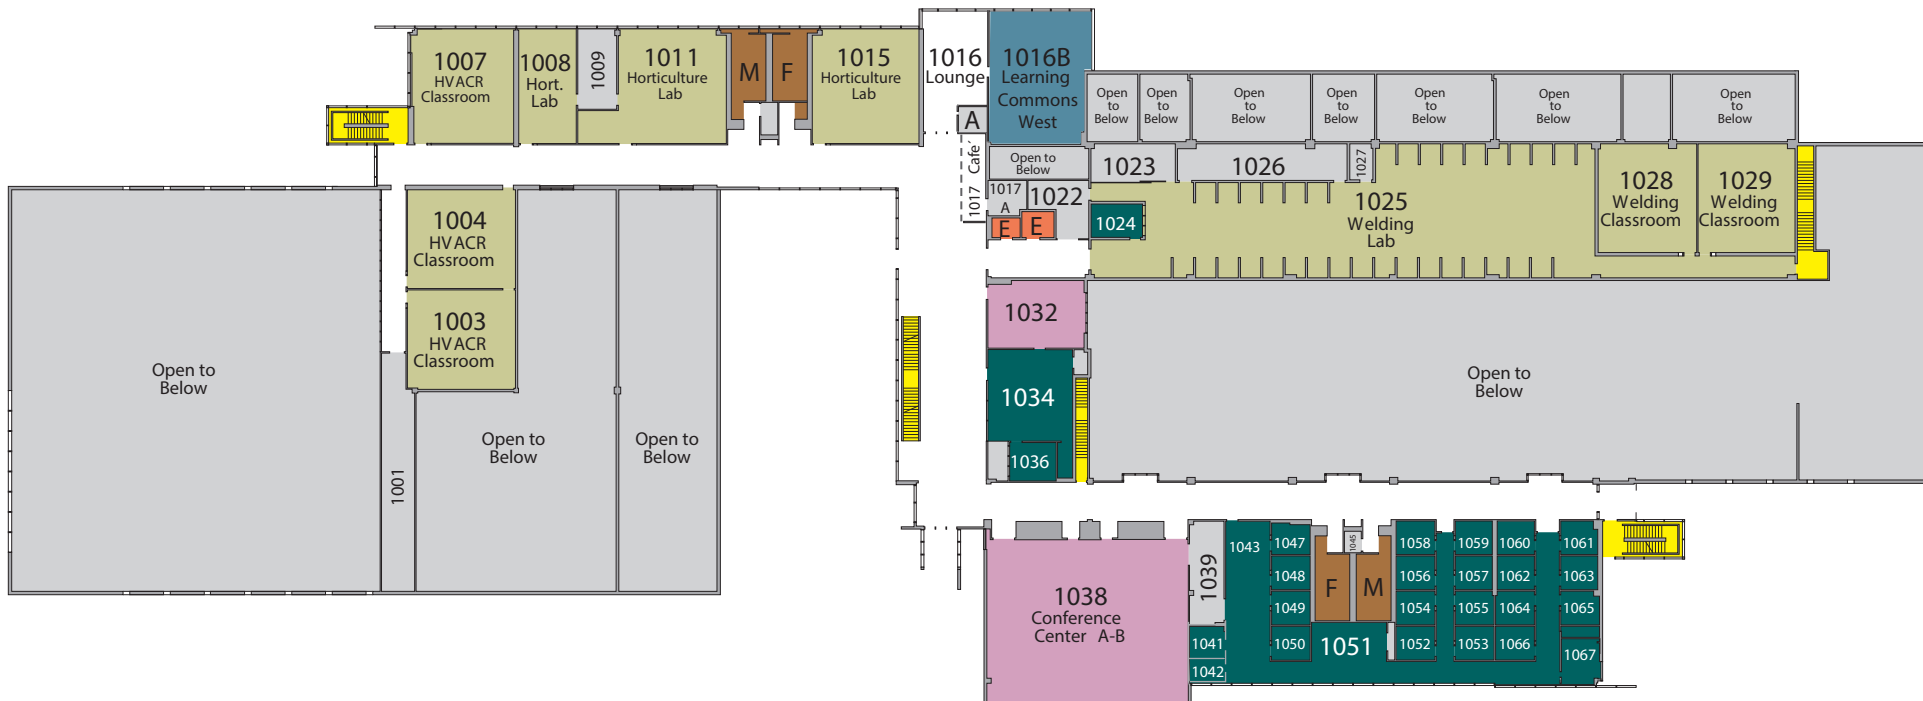

Technical Education Center Level 0

KEY

Classroom	Plants Plus Shop	Elevator
Office Space	Restroom	Stair
Meeting Room	Other	NORTH

Technical Education Center Level 1

KEY		
Classroom	Student Services Area	Elevator
Office Space	Restroom	Stair
Meeting Room	Other	NORTH

Technical Education Center Level 2

KEY					
	Classroom		Plants Plus Shop		Elevator
	Office Space		Restroom		Stair
	Meeting Room		Other	NORTH	

Technical Education Center Level 3

KEY

Classroom	Plants Plus Shop	Elevator
Office Space	Restroom	Stair
Meeting Room	Other	NORTH