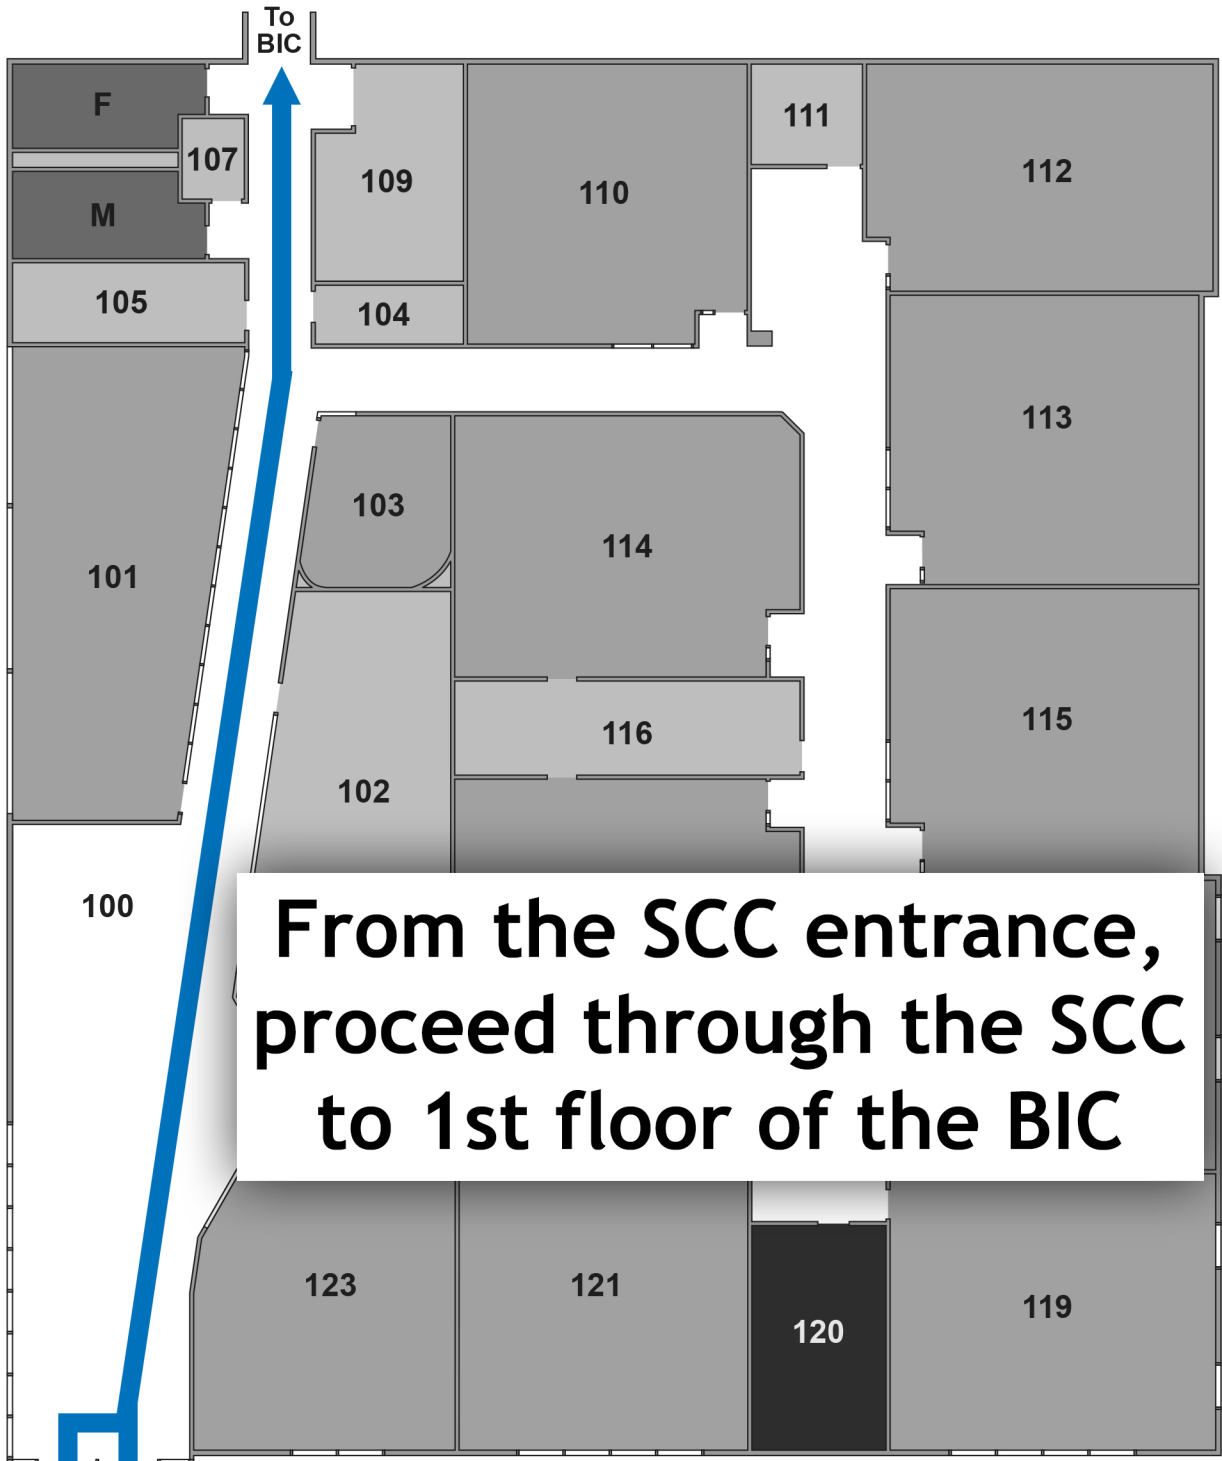

# How to get to the College of Dupage Meteorology Department

Park in the NE  
corner of  
College Lot 3

usbank

BIC

SCC

PEC

College 1A

College 3

College 2

College 1

Stadium

COLLEGE ROAD

FAWELL BOULEVARD

LAMBERT ROAD

Enter through either  
the SCC or BIC

2406  
Part-time  
Faculty

BIC  
2405  
Testing

BIC 2405B

From the BIC entrance,  
take elevator or stairs  
to 3rd floor of the BIC

2503

2411

M

8

F